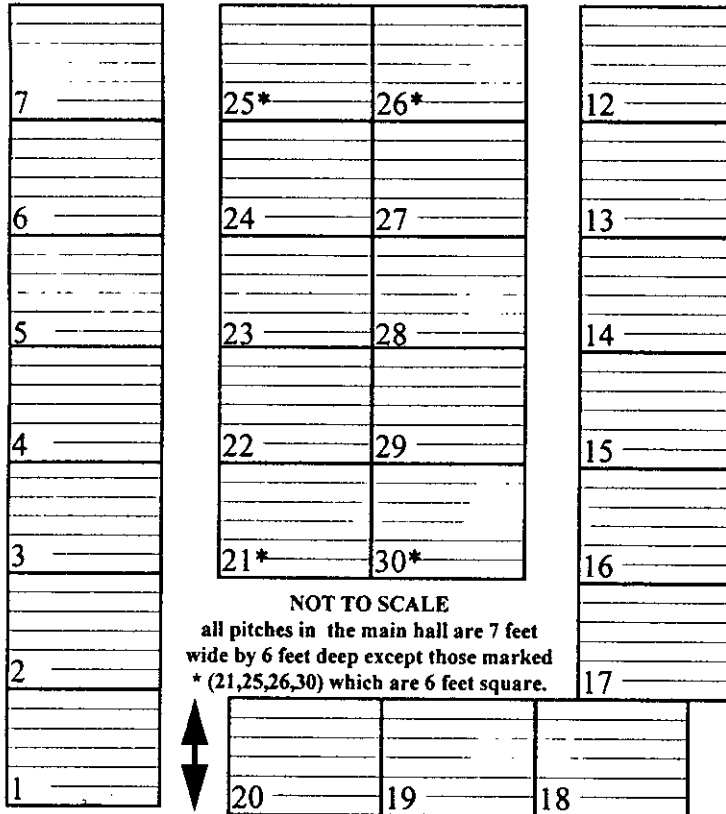

8	9	10	11

← EXIT FIRE **MAIN HALL** FIRE EXIT →

NOT TO SCALE
all pitches in the main hall are 7 feet wide by 6 feet deep except those marked * (21,25,26,30) which are 6 feet square.

DOOR TO LINK

SMALL HALL and LINK

NOT TO SCALE

Small hall pitches 31 to 40 are about 8ft wide, 5ft deep

*Link pitches 41 & 42 are 7ft wide, 5ft deep.

*Link pitches 43 and 44 are 10ft wide, 2ft deep. Their tables have to go against the wall and the stallholder sells from the front or side.