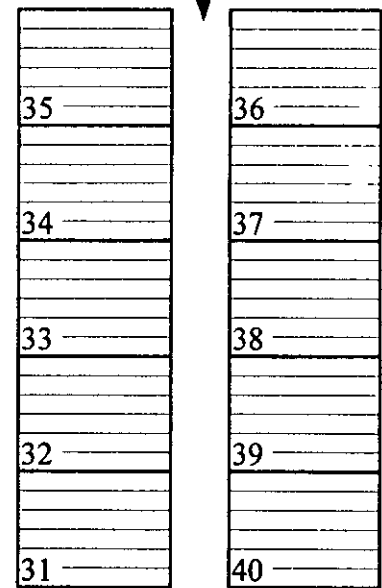

8	9	10	11

← EXIT FIRE   **MAIN HALL**   FIRE EXIT →

NOT TO SCALE
all pitches in the main hall are 7 feet wide by 6 feet deep except those marked * (21,25,26,30) which are 6 feet square.

DOOR TO LINK

SMALL HALL and LINK

NOT TO SCALE

Small hall pitches 31 to 40 are about 8ft wide, 5ft deep

*Link pitches 41 & 42 are 7ft wide, 5ft deep.

*Link pitches 43 and 44 are 10ft wide, 2ft deep. Their tables have to go against the wall and the stallholder sells from the front or side.

DOOR TO CAR PARK

LINK

COFFEE BAR

FIRE EXIT

LINK

FIRE EXIT